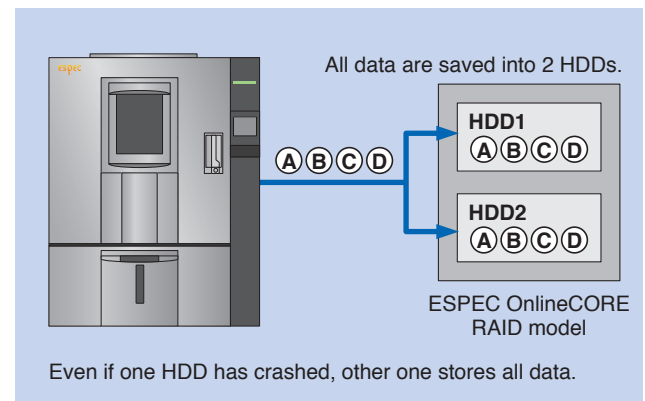

# Custom Proposal Web Integrated Network System / ESPEC OnlineCORE Add-On ESPEC OnlineCORE RAID model

ESPEC OnlineCORE saves huge test data for all connected equipment for several years in its HDD. And it saves schedules, operating rate and initial setting also. The data must be protected from unexpected problem.

Now we propose the “RAID model (mirroring: RAID1)” which duplicates all important data into second HDD is installed in it. No more need external data server.

Even if one of HDD is crashed, do not worry other one keeps storing all data.

The slot-in HDD makes easy repairing and copies all data in the past automatically.

Retrofit is available into ESPEC OnlineCORE you are using.

ESPEC OnlineCORE data RAID model protects all data from unexpected HDD crash by itself.